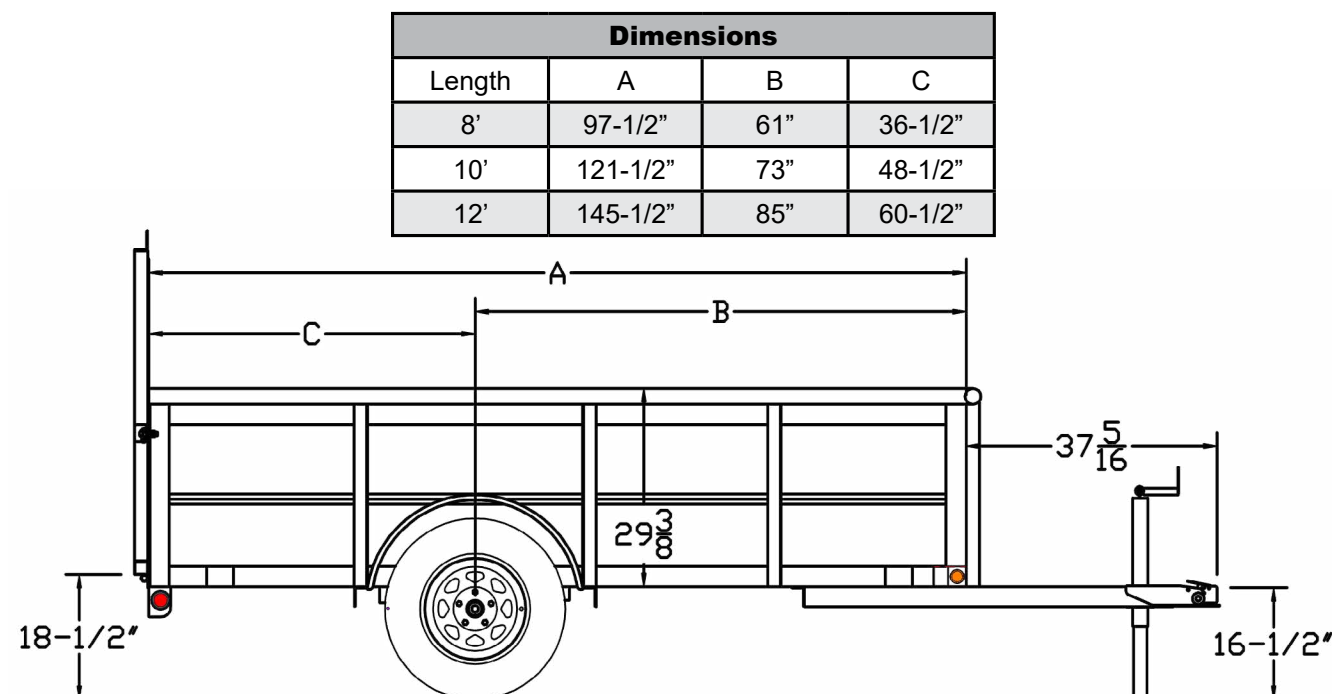

30SV/35SV Single Axle Vanguard Trailer

G.V.W.R.	2,995#	Axle	3,500# EZ Lube Axle w/ Brake Flanges
G.A.W.R. (Ea. Axle)	2,995#	Supension	Multi-Leaf Spring
Coupler	2" A-Frame	Tire	ST205/75R-15 Load Range C
Safety Chains	1/4" Grd. 30 w/ Safety Latch Hook (2 ea)	Wheel	15 x 5; White Spoke, 5 on 5 Bolt Pattern
Jack	2,000# Top Wind (Bolted On)	Floor	2" Treated Pine or Douglas Fir*
Tongue	3" Channel	Lights	L.E.D. D.O.T. Stop, Tail, Turn & Clearance
Top Rail	2" Pipe on 30SV, 2-3/8" Pipe on 35SV	Elec. Plug	4-Way Flat w/ Loom
Frame	3" x 2" x 3/16" Angle	Finish (Prep)	Steel is Cleaned to Ensure a Professional, Smooth Finish
Crossmembers	3" x 2" x 3/16" Angle	Finish	Superior Quality Finish is Applied for a Highly Decorative and Protective Finish
Uprights	24" Tall V-Crimped Steel Panels (16 Ga.)		
Fenders	9" x 32" Rolled Formed w/ Back		

* Douglas Fir Available from Caldwell, ID Facility Only

Standard Features

- (4) Tie Down Loops Inside Bed
- EZ Lube Hubs
- Dexter Brand Axle
- Pipe Top Rail
- Grommet Mount Sealed Lighting
- L.E.D. Lighting Package
- Protected Wiring
- Lower Support Jack Plate
- Radial Tires **NEW!**
- Brake Flanges on Axle for Easy Brake Addition
- Removable Sand Foot on Jack
- A-Frame Channel Tongue
- (4) Tie Down Pockets on Outside of Frame
- 29-3/8" Tall Sides w/ 24" V-Crimped Steel Panels

Description

*Shown with optional rampgate.

30SV/35SV Single Axle Vanguard Trailer ●

Shown with optional rampgate and spare tire mount.

◆ Model	Weight*	Description
30SV-08	870#	60" x 08' Single Axle Vanguard Trailer
30SV-10	970#	60" x 10' Single Axle Vanguard Trailer
30SV-12	1,070#	60" x 12' Single Axle Vanguard Trailer
35SV-10	1,100#	77" x 10' Single Axle Vanguard Trailer
35SV-12	1,290#	77" x 12' Single Axle Vanguard Trailer
35SV-14	1,480#	77" x 14' Single Axle Vanguard Trailer